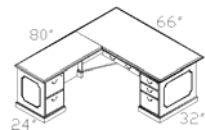

TOP-EL6630 L/R (Left Shown)
'L' W/66" Desk – Left or Right
W/Center Drawer
List $ 4105