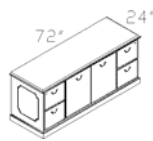

TOP-7842DPBT
Bow Top Double Pedestal Desk
W/Dictation Slide & Center Drawer
List \$ 3350

TOP-7224BC
Storage Credenza
List \$ 2750

TOP-RUL L/R (Left Shown)
Reception 'L' Unit – Left or Right
W/Center Drawer
List \$ 5180

TOP-3724LF
2-Drawer Lateral File
List \$ 1400

TOP-7236DP
Double Pedestal Desk
W/Dictation Slide & Center Drawer
List \$ 2865

TOP-EL L/R (Left Shown)
'L' W/72" Desk – Left or Right
W/Center Drawer
List \$ 4155