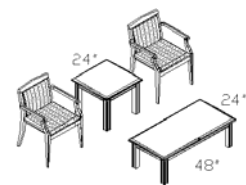

TOP-79BOR
Right Hand Facing Bookcase 79\"H
List \$ 1520

TOP-12048T
Boat Shape Conference Table
(Two Sections)
List \$ 3375

TOP-7236DP List \$ 2865
TOP-7224CR List \$ 2830
TOP-7016GH List \$ 2250

TOP-49BO
Bookcase 49\"H
(Free Standing/Stacking)
List \$ 1250

TOP-VB
Presentation Board
List \$ 1650

TOP-14448T
Boat Shape Conference Table
(Two Sections)
List \$ 4100

TOP-3616GH List \$ 1650
TOP-3724TDC List \$ 1175

TOP-79BO
Bookcase 79\"H – Free Standing
List \$ 1520

TOP-4200T
Executive Round Table
List \$ 1600

CHAIR-11
Guest Chair (Burgundy/Tan Fabric Can
Be Reupholstered)
List \$ 525

TOP-49BO List \$ 1250
TOP-3724LF List \$ 1400

TOP-79BOL
Left Hand Facing Bookcase 79\"H
List \$ 1520

TOP-4800T
Executive Round Table
List \$ 2025

TOP-EU w/CD & Tray List \$ 5160
TOP-7216H List \$ 1850

TOP-2424T List \$ 585
TOP-2448T List \$ 710
CHAIR-11 (2) List \$1050
(for 2 Chairs)

TOP-79BOC
Center Bookcase 79\"H
List \$ 1520