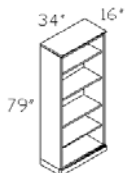

TOP-79BOR
Right Hand Facing Bookcase 79\"H
List \$ 1520

TOP-12048T
Boat Shape Conference Table
(Two Sections)
List \$ 3375

TOP-7236DP List \$ 2865
TOP-7224CR List \$ 2830
TOP-7016GH List \$ 2250

TOP-49BO
Bookcase 49\"H
(Free Standing/Stacking)
List \$ 1250

TOP-VB
Presentation Board
List \$ 1650

TOP-14448T
Boat Shape Conference Table
(Two Sections)
List \$ 4100

TOP-3616GH List \$ 1650
TOP-3724TDC List \$ 1175

TOP-79BO
Bookcase 79\"H – Free Standing
List \$ 1520

TOP-4200T
Executive Round Table
List \$ 1600

CHAIR-11
Guest Chair (Burgundy/Tan Fabric Can
Be Reupholstered)
List \$ 525

TOP-49BO List \$ 1250
TOP-3724LF List \$ 1400

TOP-79BOL
Left Hand Facing Bookcase 79\"H
List \$ 1520

TOP-4800T
Executive Round Table
List \$ 2025

TOP-EU w/CD & Tray List \$ 5160
TOP-7216H List \$ 1850

TOP-2424T List \$ 585
TOP-2448T List \$ 710
CHAIR-11 (2) List \$1050
(for 2 Chairs)

TOP-79BOC
Center Bookcase 79\"H
List \$ 1520