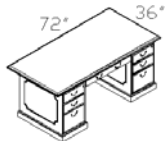

TOP-7842DPBT
Bow Top Double Pedestal Desk
W/Dictation Slide & Center Drawer
List \$ 3350

TOP-7224BC
Storage Credenza
List \$ 2750

TOP-RUL L/R (Left Shown)
Reception 'L' Unit – Left or Right
W/Center Drawer
List \$ 5180

TOP-3724LF
2-Drawer Lateral File
List \$ 1400

TOP-7236DP
Double Pedestal Desk
W/Dictation Slide & Center Drawer
List \$ 2865

TOP-EL L/R (Left Shown)
'L' W/72" Desk – Left or Right
W/Center Drawer
List \$ 4155