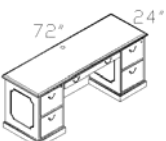

TOP-7224COMCR
Computer Credenza
W/Keyboard Slide
1 Computer Cabinet 1 File Ped
List $ 2830