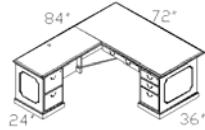

TOP-7842DPBT
Bow Top Double Pedestal Desk
W/Dictation Slide & Center Drawer
List \$ 3350

TOP-7224BC
Storage Credenza
List \$ 2750

TOP-RUL L/R (Left Shown)
Reception 'L' Unit – Left or Right
W/Center Drawer
List \$ 5180

TOP-3724LF
2-Drawer Lateral File
List \$ 1400

TOP-7236DP
Double Pedestal Desk
W/Dictation Slide & Center Drawer
List \$ 2865

TOP-EL L/R (Left Shown)
'L' W/72" Desk – Left or Right
W/Center Drawer
List \$ 4155