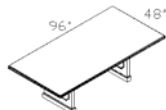

TOP-VB
Presentation Board
List \$ 1650

TOP-14448T
Boat Shape Conference Table
(Two Sections)
List \$ 4100

TOP-3616GH List \$ 1650
TOP-3724TDC List \$ 1175

TOP-79BO
Bookcase 79\"H – Free Standing
List \$ 1520

TOP-4200T
Executive Round Table
List \$ 1600

CHAIR-11
Guest Chair (Burgundy/Tan Fabric Can
Be Reupholstered)
List \$ 525

TOP-49BO List \$ 1250
TOP-3724LF List \$ 1400

TOP-79BOL
Left Hand Facing Bookcase 79\"H
List \$ 1520

TOP-4800T
Executive Round Table
List \$ 2025

TOP-EU w/CD & Tray List \$ 5160
TOP-7216H List \$ 1850

TOP-2424T List \$ 585
TOP-2448T List \$ 710
CHAIR-11 (2) List \$1050
(for 2 Chairs)

TOP-79BOC
Center Bookcase 79\"H
List \$ 1520