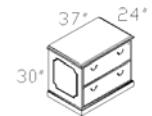

TOP-7842DPBT
Bow Top Double Pedestal Desk
W/Dictation Slide & Center Drawer
List \$ 3350

TOP-7224BC
Storage Credenza
List \$ 2750

TOP-RUL L/R (Left Shown)
Reception 'L' Unit – Left or Right
W/Center Drawer
List \$ 5180

TOP-3724LF
2-Drawer Lateral File
List \$ 1400

TOP-7236DP
Double Pedestal Desk
W/Dictation Slide & Center Drawer
List \$ 2865

TOP-EL L/R (Left Shown)
'L' W/72" Desk – Left or Right
W/Center Drawer
List \$ 4155