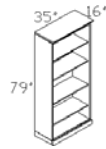

TOP-RUU L/R (Left Shown)
Reception 'U' Unit – Left or Right
W/Center Drawer & Keyboard Slide
List \$ 6865

TOP-PORG
Paper Organizer
List \$ 215

TOP-7216H
Hutch W/Wood Doors
List \$ 1850

TOP-3616GH
Bookcase W/Glass Doors
(Free Standing/Stacking)
List \$ 1650

TOP-79BOR
Right Hand Facing Bookcase 79\"H
List \$ 1520

TOP-12048T
Boat Shape Conference Table
(Two Sections)
List \$ 3375

TOP-7236DP List \$ 2865
TOP-7224CR List \$ 2830
TOP-7016GH List \$ 2250

TOP-49BO
Bookcase 49\"H
(Free Standing/Stacking)
List \$ 1250

TOP-VB
Presentation Board
List \$ 1650

TOP-14448T
Boat Shape Conference Table
(Two Sections)
List \$ 4100

TOP-3616GH List \$ 1650
TOP-3724TDC List \$ 1175

TOP-79BO
Bookcase 79\"H – Free Standing
List \$ 1520