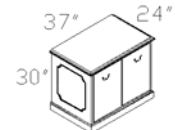

TOP-3724TDC
2-Door Cabinet
List $ 1175