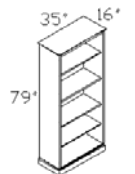

TOP-79BOL
Left Hand Facing Bookcase 79\"H
List $ 1520