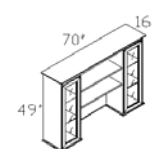

TOP-7016GH
Hutch W/Glass Doors
List $ 2250