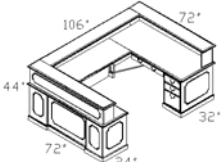

TOP-RUU L/R (Left Shown)
Reception 'U' Unit – Left or Right
W/Center Drawer & Keyboard Slide
List $ 6865