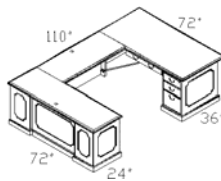

TOP-EU L/R (Left Shown)
'U' W/72" Desk – Left or Right
W/Center Drawer & Keyboard Slide
List $ 5160