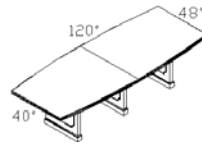

TOP-RUU L/R (Left Shown)
Reception 'U' Unit – Left or Right
W/Center Drawer & Keyboard Slide
List \$ 6865

TOP-PORG
Paper Organizer
List \$ 215

TOP-7216H
Hutch W/Wood Doors
List \$ 1850

TOP-3616GH
Bookcase W/Glass Doors
(Free Standing/Stacking)
List \$ 1650

TOP-79BOR
Right Hand Facing Bookcase 79\"H
List \$ 1520

TOP-12048T
Boat Shape Conference Table
(Two Sections)
List \$ 3375

TOP-7236DP List \$ 2865
TOP-7224CR List \$ 2830
TOP-7016GH List \$ 2250

TOP-49BO
Bookcase 49\"H
(Free Standing/Stacking)
List \$ 1250