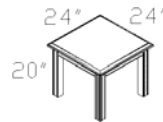

TOP-7842DPBT
Bow Top Double Pedestal Desk
W/Dictation Slide & Center Drawer
List \$ 3350

TOP-7224BC
Storage Credenza
List \$ 2750

TOP-RUL L/R (Left Shown)
Reception 'L' Unit – Left or Right
W/Center Drawer
List \$ 5180

TOP-3724LF
2-Drawer Lateral File
List \$ 1400

TOP-7236DP
Double Pedestal Desk
W/Dictation Slide & Center Drawer
List \$ 2865

TOP-EL L/R (Left Shown)
'L' W/72" Desk – Left or Right
W/Center Drawer
List \$ 4155