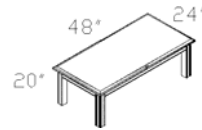

TOP-2424T
End Table
List \$ 585

TOP-372455LF
4-Drawer Lateral File
List \$ 2450

TOP-6632DP
Double Pedestal Desk
W/Dictation Slide & Center Drawer
List \$ 2815

TOP-EL6630 L/R (Left Shown)
'L' W/66" Desk – Left or Right
W/Center Drawer
List \$ 4105