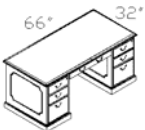

TOP-7842DPBT
Bow Top Double Pedestal Desk
W/Dictation Slide & Center Drawer
List \$ 3350

TOP-7224BC
Storage Credenza
List \$ 2750

TOP-RUL L/R (Left Shown)
Reception 'L' Unit – Left or Right
W/Center Drawer
List \$ 5180

TOP-3724LF
2-Drawer Lateral File
List \$ 1400

TOP-7236DP
Double Pedestal Desk
W/Dictation Slide & Center Drawer
List \$ 2865

TOP-EL L/R (Left Shown)
'L' W/72" Desk – Left or Right
W/Center Drawer
List \$ 4155

TOP-2424T
End Table
List \$ 585

TOP-372455LF
4-Drawer Lateral File
List \$ 2450

TOP-6632DP
Double Pedestal Desk
W/Dictation Slide & Center Drawer
List \$ 2815

TOP-EL6630 L/R (Left Shown)
'L' W/66" Desk – Left or Right
W/Center Drawer
List \$ 4105