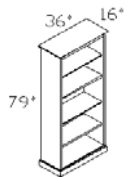

TOP-79BOR
Right Hand Facing Bookcase 79\"H
List \$ 1520

TOP-12048T
Boat Shape Conference Table
(Two Sections)
List \$ 3375

TOP-7236DP List \$ 2865
TOP-7224CR List \$ 2830
TOP-7016GH List \$ 2250

TOP-49BO
Bookcase 49\"H
(Free Standing/Stacking)
List \$ 1250

TOP-VB
Presentation Board
List \$ 1650

TOP-14448T
Boat Shape Conference Table
(Two Sections)
List \$ 4100

TOP-3616GH List \$ 1650
TOP-3724TDC List \$ 1175

TOP-79BO
Bookcase 79\"H – Free Standing
List \$ 1520