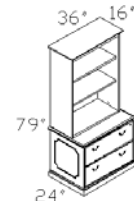

TOP-49BO List $ 1250
TOP-3724LF List $ 1400