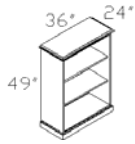

TOP-RUU L/R (Left Shown)
Reception 'U' Unit – Left or Right
W/Center Drawer & Keyboard Slide
List \$ 6865

TOP-PORG
Paper Organizer
List \$ 215

TOP-7216H
Hutch W/Wood Doors
List \$ 1850

TOP-3616GH
Bookcase W/Glass Doors
(Free Standing/Stacking)
List \$ 1650

TOP-79BOR
Right Hand Facing Bookcase 79\"H
List \$ 1520

TOP-12048T
Boat Shape Conference Table
(Two Sections)
List \$ 3375

TOP-7236DP List \$ 2865
TOP-7224CR List \$ 2830
TOP-7016GH List \$ 2250

TOP-49BO
Bookcase 49\"H
(Free Standing/Stacking)
List \$ 1250

TOP-VB
Presentation Board
List \$ 1650

TOP-14448T
Boat Shape Conference Table
(Two Sections)
List \$ 4100

TOP-3616GH List \$ 1650
TOP-3724TDC List \$ 1175

TOP-79BO
Bookcase 79\"H – Free Standing
List \$ 1520