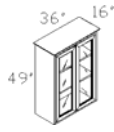

TOP-WORG
Work Organizer
(To Be Placed On Top Of Credenza)
List \$ 995

TOP-7016GH
Hutch W/Glass Doors
List \$ 2250

TOP-7224COMCR
Computer Credenza
W/Keyboard Slide
1 Computer Cabinet 1 File Ped
List \$ 2830

TOP-RUU L/R (Left Shown)
Reception 'U' Unit – Left or Right
W/Center Drawer & Keyboard Slide
List \$ 6865

TOP-PORG
Paper Organizer
List \$ 215

TOP-7216H
Hutch W/Wood Doors
List \$ 1850

TOP-3616GH
Bookcase W/Glass Doors
(Free Standing/Stacking)
List \$ 1650