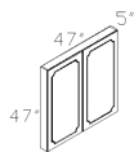

TOP-79BOR
Right Hand Facing Bookcase 79\"H
List \$ 1520

TOP-12048T
Boat Shape Conference Table
(Two Sections)
List \$ 3375

TOP-7236DP List \$ 2865
TOP-7224CR List \$ 2830
TOP-7016GH List \$ 2250

TOP-49BO
Bookcase 49\"H
(Free Standing/Stacking)
List \$ 1250

TOP-VB
Presentation Board
List \$ 1650

TOP-14448T
Boat Shape Conference Table
(Two Sections)
List \$ 4100

TOP-3616GH List \$ 1650
TOP-3724TDC List \$ 1175

TOP-79BO
Bookcase 79\"H – Free Standing
List \$ 1520