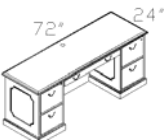

TOP-7224CR
Kneespace Credenza
W/Keyboard Slide 2 File/File Ped
List $ 2830