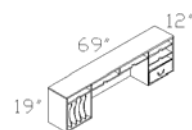

TOP-2448T
Coffee Table
List \$ 710

TOP-3724TDC
2-Door Cabinet
List \$ 1175

TOP-7224CR
Kneespace Credenza
W/Keyboard Slide 2 File/File Ped
List \$ 2830

TOP-EU L/R (Left Shown)
'U' W/72" Desk – Left or Right
W/Center Drawer & Keyboard Slide
List \$ 5160