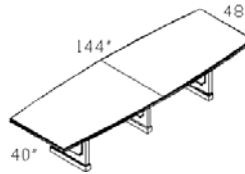

TOP-79BOR
Right Hand Facing Bookcase 79\"H
List \$ 1520

TOP-12048T
Boat Shape Conference Table
(Two Sections)
List \$ 3375

TOP-7236DP List \$ 2865
TOP-7224CR List \$ 2830
TOP-7016GH List \$ 2250

TOP-49BO
Bookcase 49\"H
(Free Standing/Stacking)
List \$ 1250

TOP-VB
Presentation Board
List \$ 1650

TOP-14448T
Boat Shape Conference Table
(Two Sections)
List \$ 4100

TOP-3616GH List \$ 1650
TOP-3724TDC List \$ 1175

TOP-79BO
Bookcase 79\"H – Free Standing
List \$ 1520