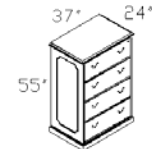

TOP-372455LF
4-Drawer Lateral File
List $ 2450