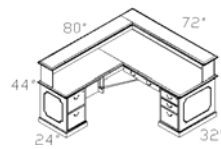

TOP-7842DPBT
Bow Top Double Pedestal Desk
W/Dictation Slide & Center Drawer
List \$ 3350

TOP-7224BC
Storage Credenza
List \$ 2750

TOP-RUL L/R (Left Shown)
Reception 'L' Unit – Left or Right
W/Center Drawer
List \$ 5180