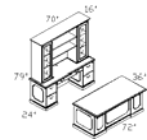

TOP-RUU L/R (Left Shown)
Reception 'U' Unit – Left or Right
W/Center Drawer & Keyboard Slide
List \$ 6865

TOP-PORG
Paper Organizer
List \$ 215

TOP-7216H
Hutch W/Wood Doors
List \$ 1850

TOP-3616GH
Bookcase W/Glass Doors
(Free Standing/Stacking)
List \$ 1650

TOP-79BOR
Right Hand Facing Bookcase 79\"H
List \$ 1520

TOP-12048T
Boat Shape Conference Table
(Two Sections)
List \$ 3375

TOP-7236DP List \$ 2865
TOP-7224CR List \$ 2830
TOP-7016GH List \$ 2250

TOP-49BO
Bookcase 49\"H
(Free Standing/Stacking)
List \$ 1250