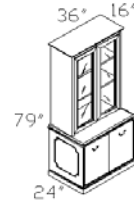

TOP-79BOR
Right Hand Facing Bookcase 79\"H
List \$ 1520

TOP-12048T
Boat Shape Conference Table
(Two Sections)
List \$ 3375

TOP-7236DP List \$ 2865
TOP-7224CR List \$ 2830
TOP-7016GH List \$ 2250

TOP-49BO
Bookcase 49\"H
(Free Standing/Stacking)
List \$ 1250

TOP-VB
Presentation Board
List \$ 1650

TOP-14448T
Boat Shape Conference Table
(Two Sections)
List \$ 4100

TOP-3616GH List \$ 1650
TOP-3724TDC List \$ 1175

TOP-79BO
Bookcase 79\"H – Free Standing
List \$ 1520